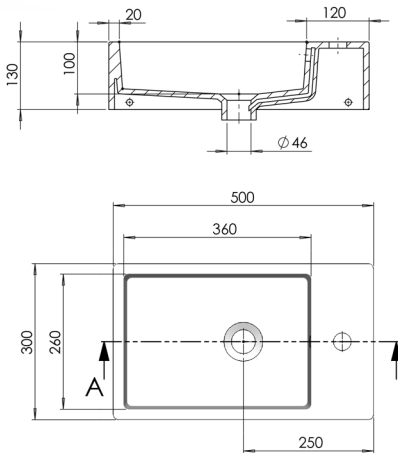

### FEATURES

includes MEC37 Plug & waste  
ceramic white

meco international pty ltd.

for all sales & product inquiries email [sales@meco.com.au](mailto:sales@meco.com.au) or call (02) 9618 6999

\*all measurements are subject to accepted manufacturing tolerances. please check actual product dimensions prior to installation.  
meco international pty ltd reserves the right to change specifications at any time without giving prior notification.